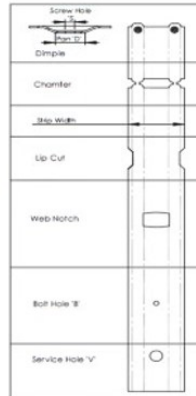

# Lightweight Steel Frame Roll Forming Services 89mm Web | 150mm Web

Gauge Thickness 0.80mm | 1.00mm | 1.2mm Gauge Galvanised Steel G550 Z200 | Z275  
Frame Pre Assembly Services

[www.steelframewarehouse](http://www.steelframewarehouse)  
0726472533  
[andre@steelframewarehouse.co.za](mailto:andre@steelframewarehouse.co.za)