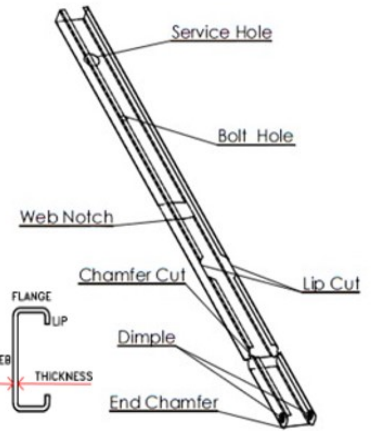

# Lightweight Steel Frame Roll Forming Services 89mm Web | 150mm Web

Gauge Thickness 0.80mm | 1.00mm | 1.2mm Gauge Galvanised Steel G550 Z200 | Z275  
Frame Pre Assembly Services

[www.steelframewarehouse](http://www.steelframewarehouse)  
0726472533  
[andre@steelframewarehouse.co.za](mailto:andre@steelframewarehouse.co.za)